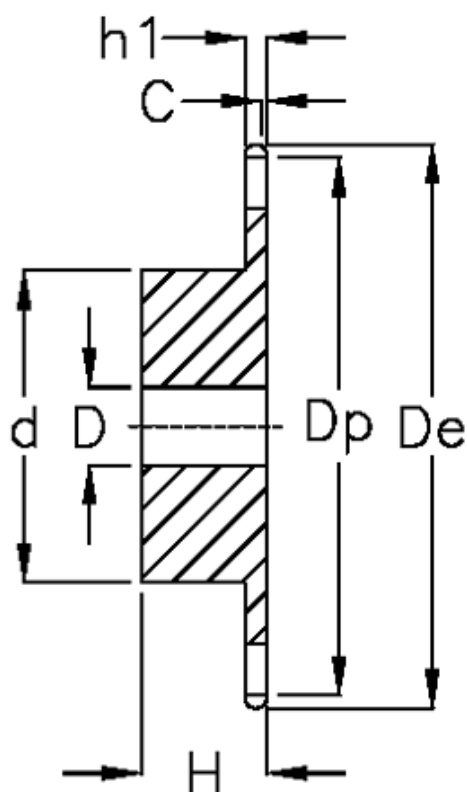

Article number: 616011008018

Description: Sprocket 16 B-1 Z=18 simplex
predrilled

Measures

C = 2.5
d = 100
D = 20±0,5
De = 157
Dp = 146.28

For chain size = 1" x 17,02 mm

For chain type = 16 B-1

H = 45

h1 = 16.2

Number of teeth = 18